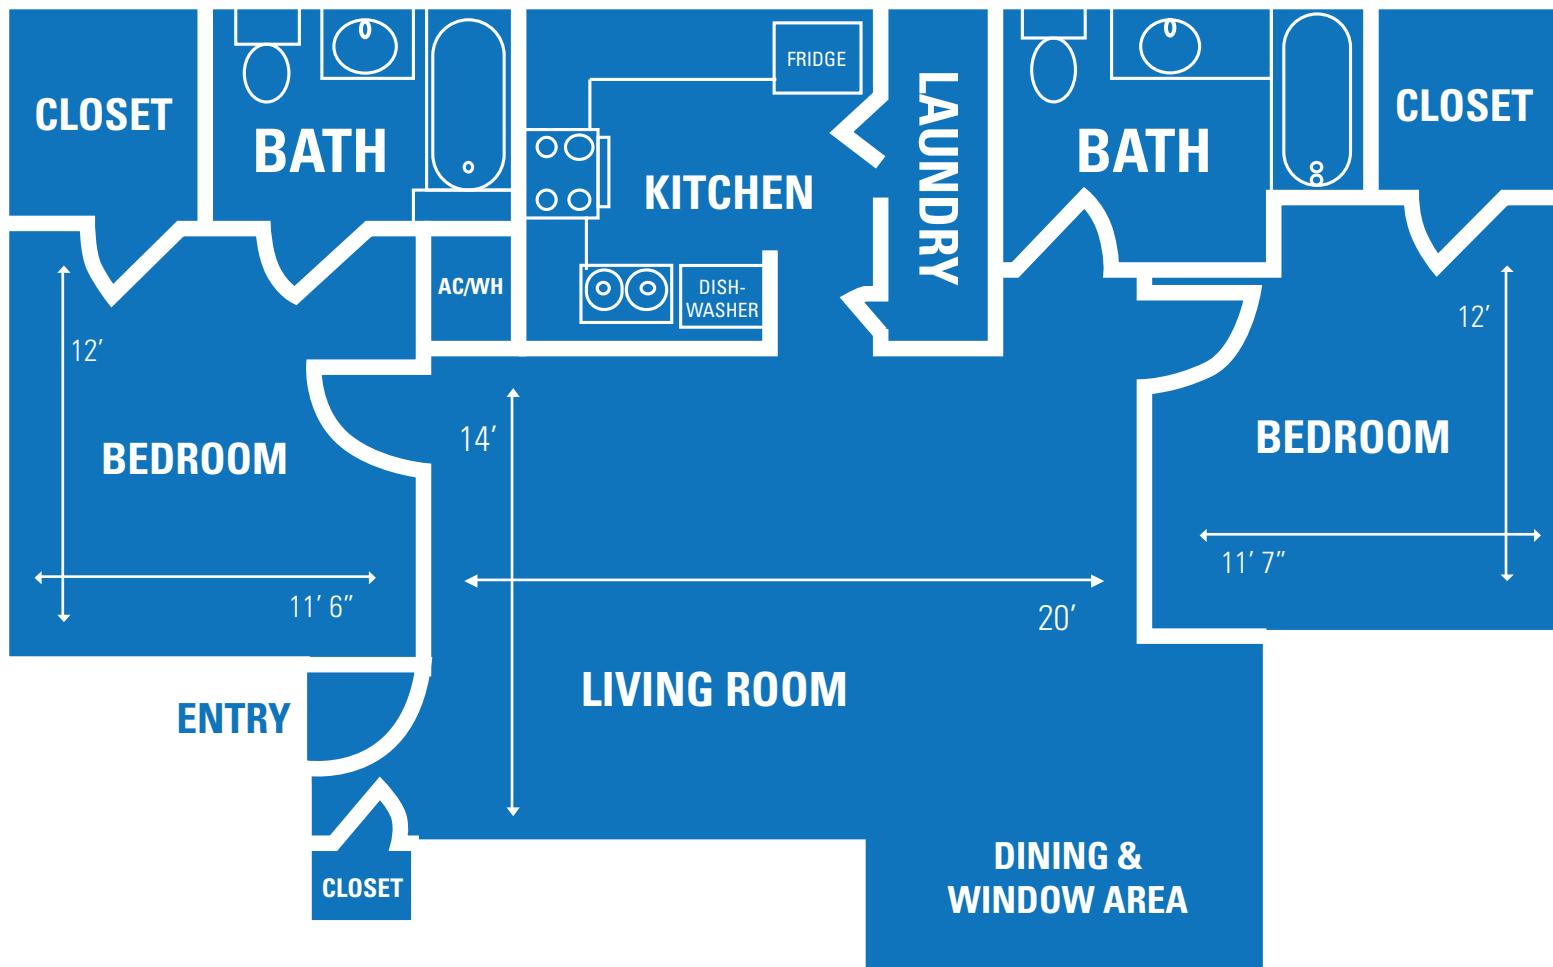

**Mayo - Lorton - Brown
One Bedroom Floor Plan**

All dimensions are approximate
and may vary from unit to unit.

**Mayo - Lorton - Brown
Two Bedroom Floor Plan**

All dimensions are approximate
and may vary from unit to unit.