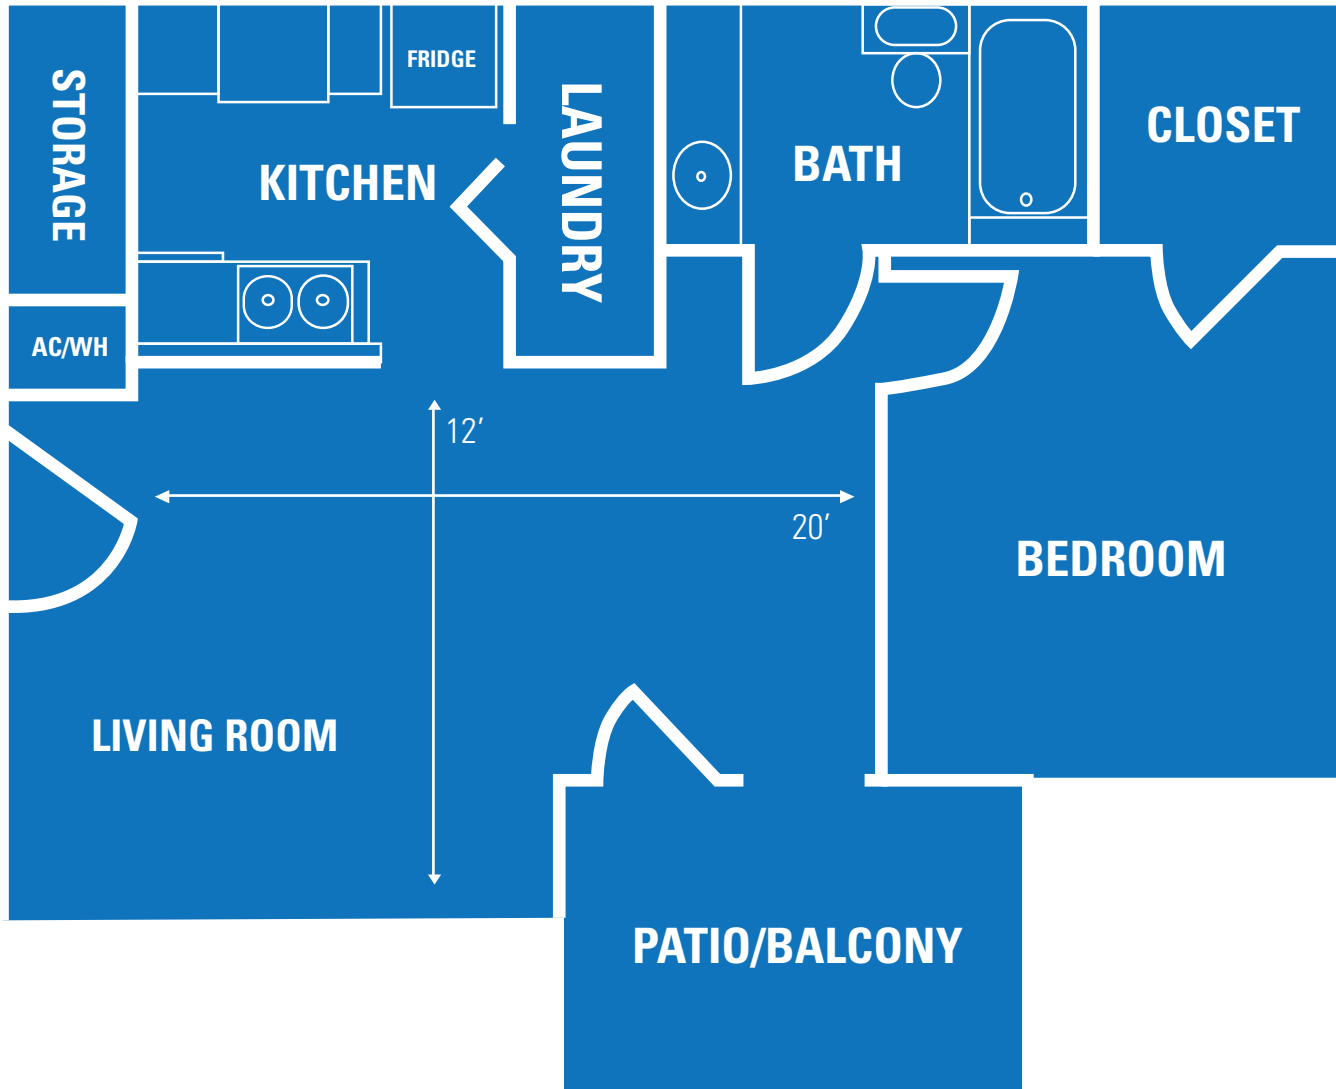

**University Square Village
Two Bedroom Floor Plan
All Buildings - 966 sq. ft.**

All dimensions are approximate and may vary from unit to unit.

**University Square Village
Three Bedroom Floor Plan
All Buildings - 1100 sq. ft.**

All dimensions are approximate and may vary from unit to unit.

**University Square Village
One Bedroom Floor Plan**

All dimensions are approximate
and may vary from unit to unit.