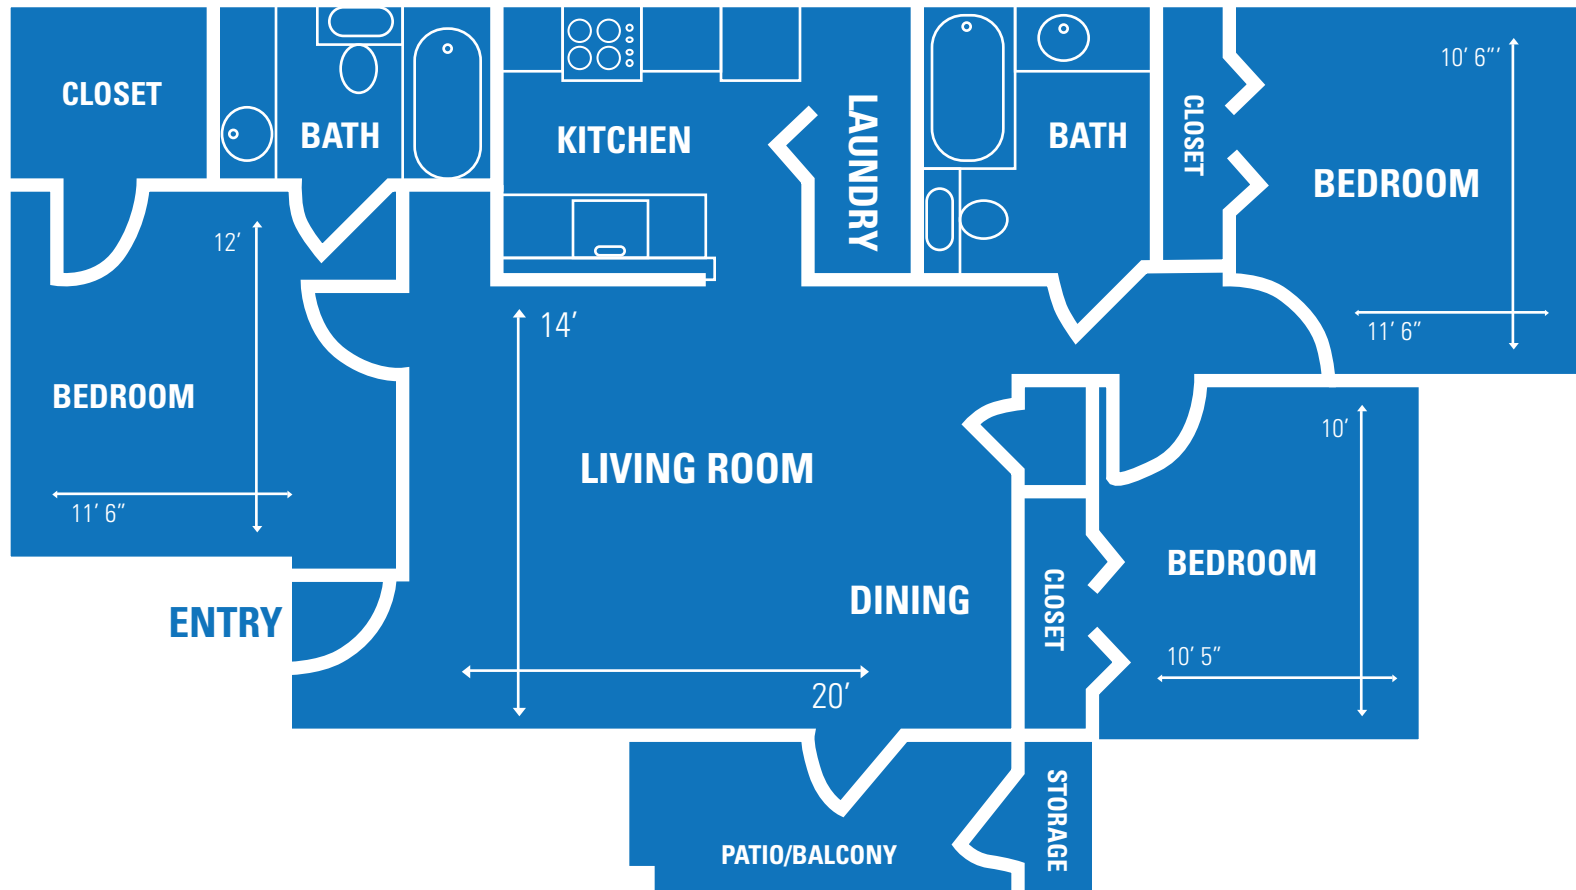

**University Square Village
Two Bedroom Floor Plan
All Buildings - 966 sq. ft.**

All dimensions are approximate and may vary from unit to unit.

**University Square Village
Three Bedroom Floor Plan
All Buildings - 1100 sq. ft.**

All dimensions are approximate and may vary from unit to unit.

**University Square Village
One Bedroom Floor Plan**

All dimensions are approximate
and may vary from unit to unit.